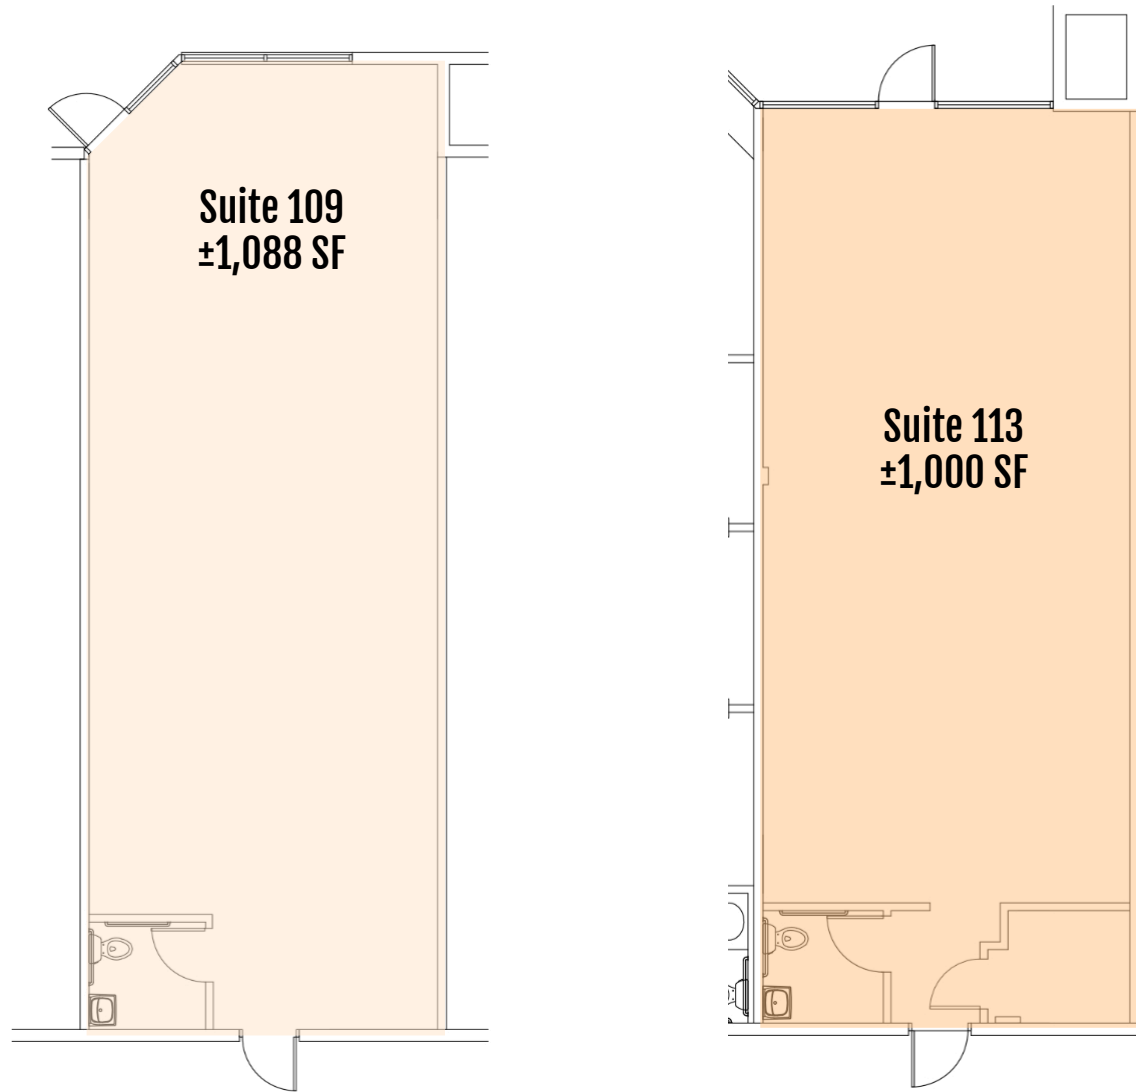

FLOOR PLANS