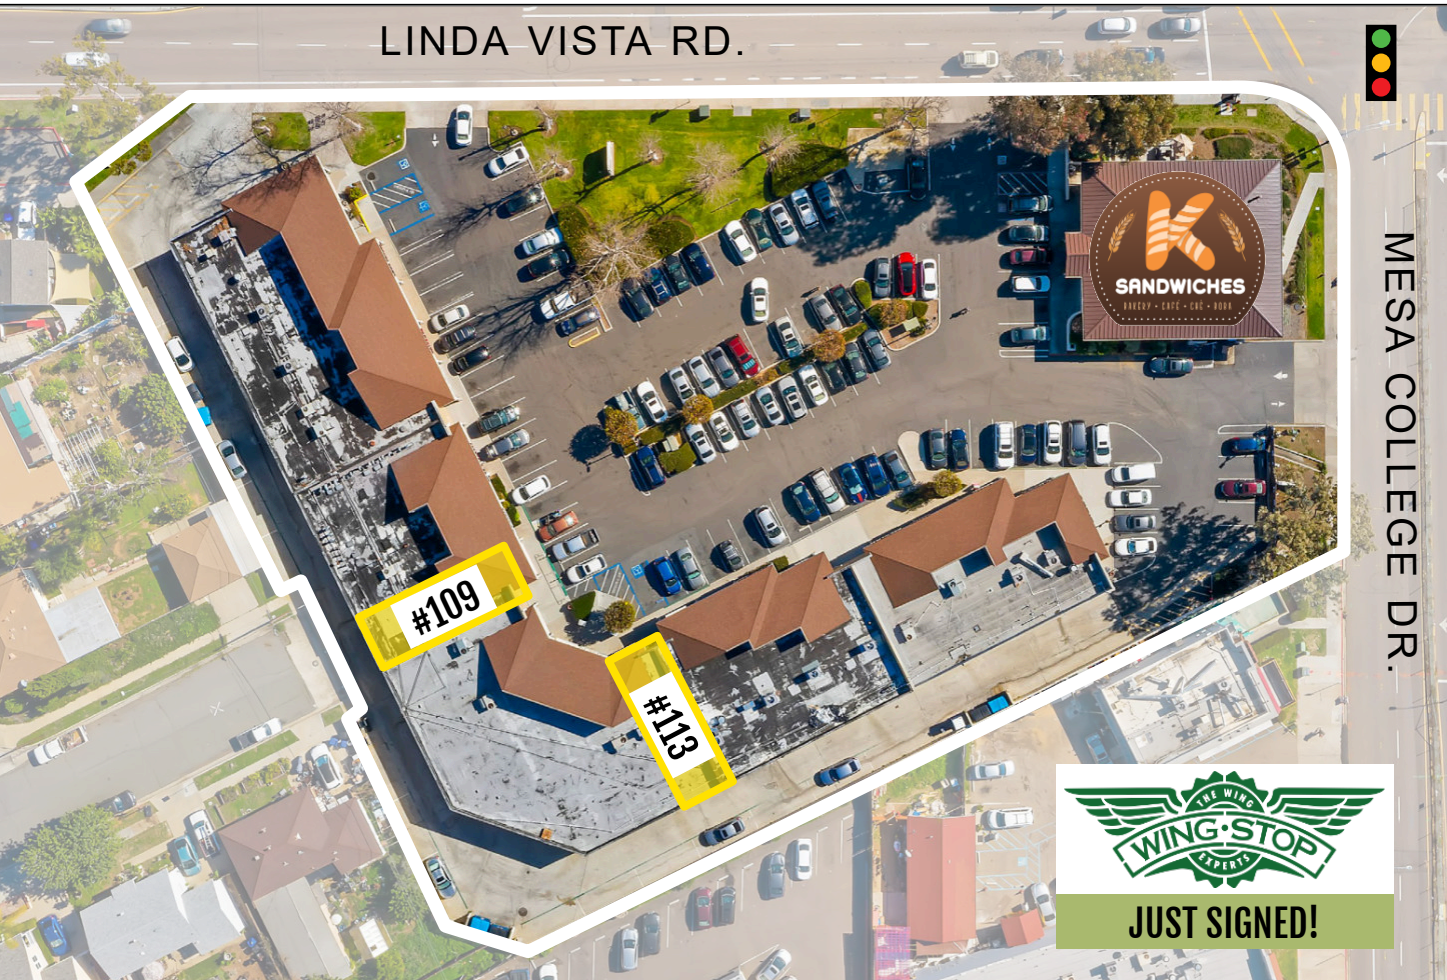

SITE PLAN & AVAILABILITIES

This site plan is not a representation, warranty or guarantee as to size, location or identity of any tenant, and the building, improvements, parking, ingress and egress are subject to such changes, additions and deletions as the architect, Landlord or any governmental agency may direct. Any specified tenant referenced herein is subject to change, deletion, change of location, etc. at any time without prior notice.

SUITE	TENANT NAME	SQUARE FEET
7604	K Sandwiches	3,500
7608 #118	Romantic Nails	925
7608 #119	Balboa Shoe Repair	480
7608 #120	Wushiland Boba	932
7608 #121	Mesa Pizza	834
7612 #101	Rose Donuts	1,242
7612 #102-103	Love Scrubs	2,159
7612 #104	Cool Clips	825
7612 #105	Essential Eyecare	1,188
7612 #106-107	Trong Laundry	1,838
7612 #108	Vinh Hao Drinking Water	750
7612 #109	AVAILABLE NOW	1,088
7612 #110	Adecco	1,000
7612 #111	Altus / Audeo Charter School	1,981
7612 #112	Altus / Audeo Charter School	2,012
7612 #113	AVAILABLE NOW	1,000
7612 #114	Wingstop (coming soon)	1,088
7612 #115	PokeMate	967
7612 #116	Vicky's Registration DMV	632
7612 #117	Pain Relief Clinic	968