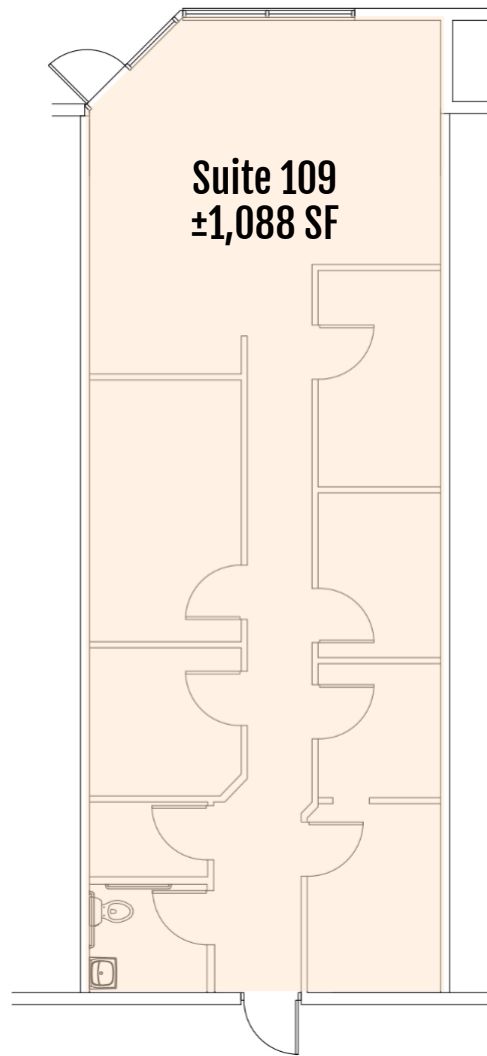

FLOOR PLANS