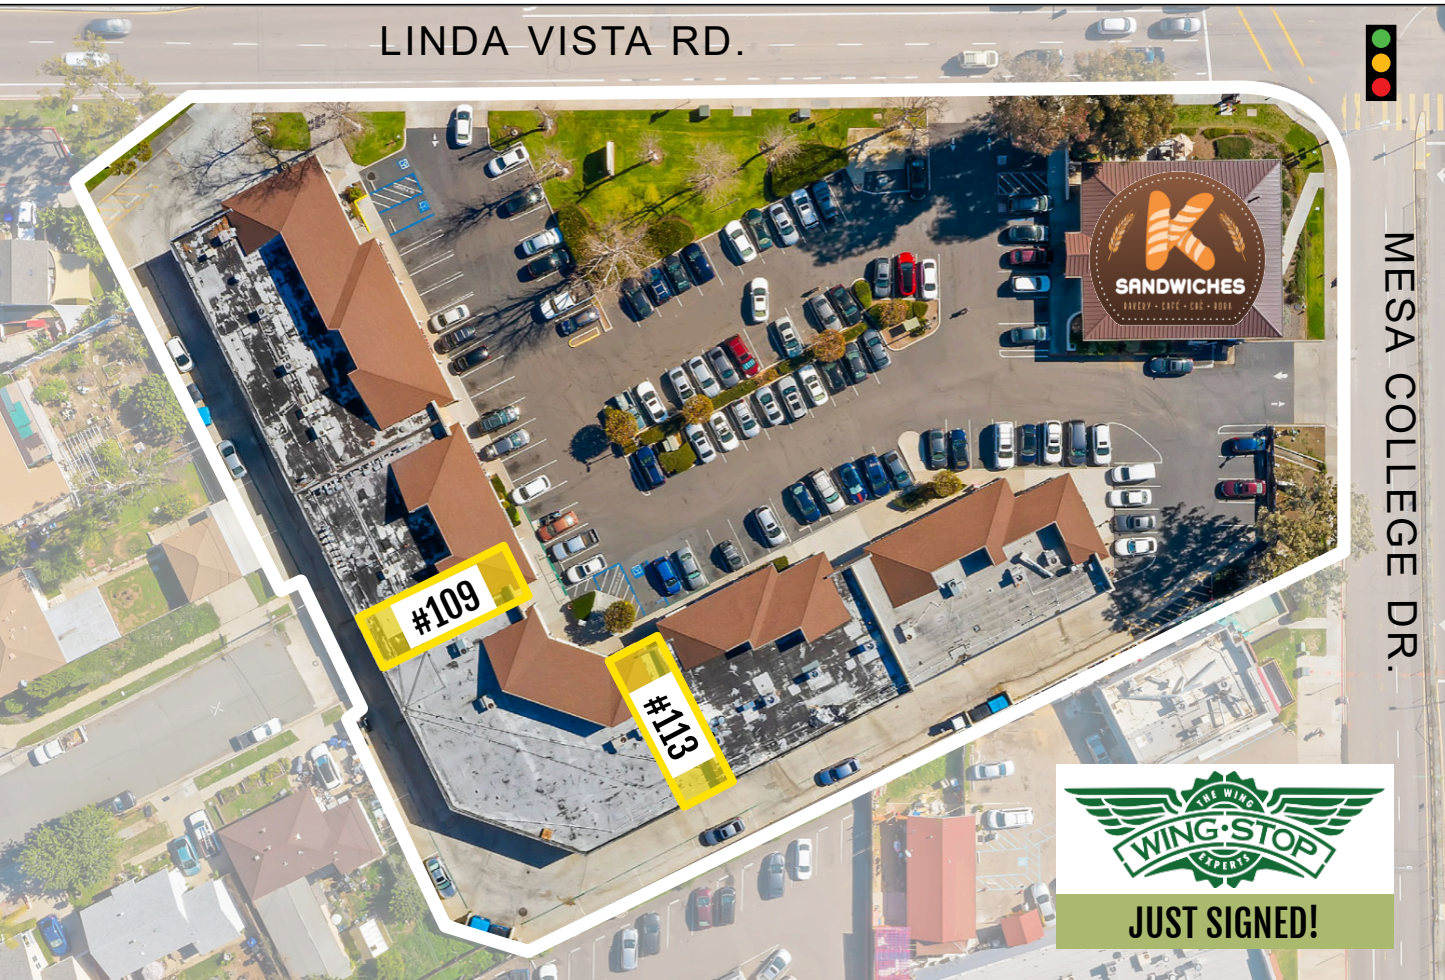

SITE PLAN & AVAILABILITIES

This site plan is not a representation, warranty or guarantee as to size, location or identity of any tenant, and the building, improvements, parking, ingress and egress are subject to such changes, additions and deletions as the architect, Landlord or any governmental agency may direct. Any specified tenant referenced herein is subject to change, deletion, change of location, etc. at any time without prior notice.

SUITE	TENANT NAME	SQUARE FEET
7604	K Sandwiches	3,500
7608 #118	Romantic Nails	925
7608 #119	Balboa Shoe Repair	480
7608 #120	Wushiland Boba	932
7608 #121	Mesa Pizza	834
7612 #101	Rose Donut	1,242
7612 #102-103	Love Scrubs	2,159
7612 #104	Cool Clips	825
7612 #105	Essential Eyecare	1,188
7612 #106-107	Trong Laundry	1,838
7612 #108	Vinh Hao Drinking Water	750
7612 #109	AVAILABLE NOW	1,088
7612 #110	Adecco	1,000
7612 #111	Altus / Audeo Charter School	1,981
7612 #112	Altus / Audeo Charter School	2,012
7612 #113	AVAILABLE NOW	1,000
7612 #114	Wingstop (coming soon)	1,088
7612 #115	PokeMate	967
7612 #116	Vicky's Registration DMV	632
7612 #117	Pain Relief Clinic	968